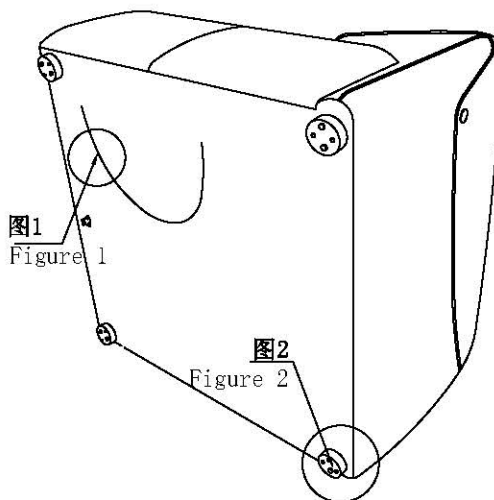

LINSY 林氏家居

安装示意图/Assembly Instruction

如何区分沙发的左右方向?
How to zone the left and right direction of the sofa?

(图示仅供分辨方向用/Picture are for orientation only)

安装人数
Installer

充电式手电钻 Cordless hand drill

或者 Or

十字螺丝刀 Phillips screwdriver

客户安装前须知:

Customers need to know before installation:
此安装图为“左单人+右三人+脚踏”的位置关系。
This installation picture is "1seat(L)+3seat(R)+Pedal"

2-1

产品名称 Model NO.	沙发
产品型号 Product model	BS060-C
产品组合 Product portfolio	①左/右单人+左/右三人+脚踏 1seat(L/R)+3seat(L/R)+Pedal
	②左/右单人+左/右三人 1seat(L/R)+3seat(L/R)
尺寸规格 Specification	①(3100*1750*855)mm
	②(3100*1000*855)mm

左单人 1seat(L)

STEP 1:

配件表 Accessories list

编号 NO.	名称 Name	图示 Icon	数量 QTY	左单人 1seat(L)	右三人 3seat(R)	脚踏 Pedal
A	说明书(含安装图) Mounting Instruction (with drawing)		1	0	1	0
B	φ70*30mm黑色橡胶木脚 φ70*30mm black rubber wood foot		12	4	4	4
C	脚-(直径50*28mm)不带钉黑胶脚 Feet -(Diameter 50*28mm) Vinyl feet without nails		2	0	2	0
D	M4*40自攻螺丝 M4*40 self tapping screw		26	8	10	8
E	4分黑色双勾么术布条70cm 4 points black double hook cloth strip 70cm		3	1	2	0

编号 NO.	名称 Name	规格 Specification	数量 QTY	材质 Material
1	左/右单人 1seat(L/R)	1100*1000*855	1	松木+胶合板+海绵+乳胶+布料 Pine wood + Plywood + Sponge+Latex+Cloth
2	左/右三人 3seat(L/R)	2000*1000*855	1	松木+胶合板+海绵+乳胶+布料 Pine wood + Plywood + Sponge+Latex+Cloth
3	脚踏 Pedal	750*655*410	1	松木+胶合板+海绵+乳胶+布料 Pine wood + Plywood + Sponge+Latex+Cloth

右三人 3seat(R)

STEP 1:

制图 Draw C20