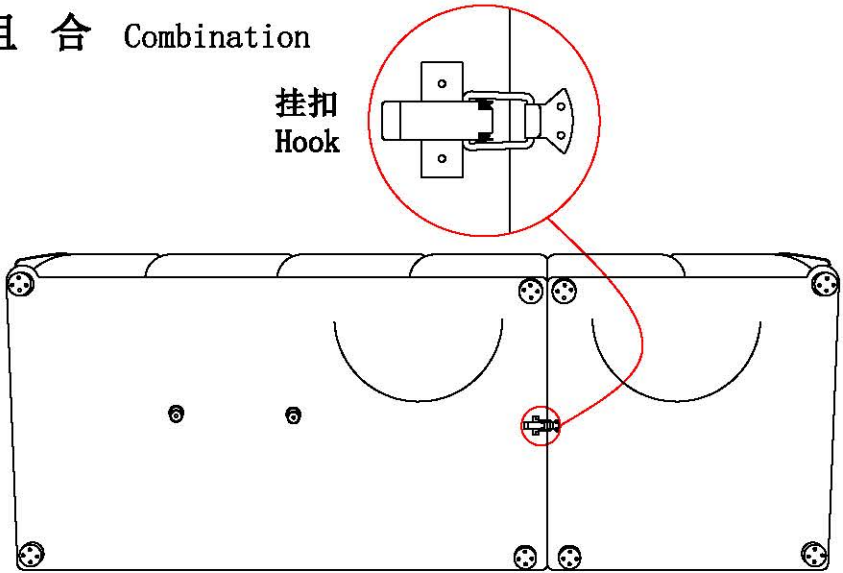

制图 Draw C20

脚踏 Pedal

STEP 1:

*安装原装脚时, 必须把带钉小胶脚拆除!
* When installing the original feet, the small rubber feet with nails must be removed!

靠包 On package * 3

注: 靠包背面要粘贴上4分黑色双勾么术布条70cm
Note: The back of the bag should be pasted with 4 points black double hook cloth strip 70cm

组合 Combination

把左单人和右三人靠一起, 锁上座架底的五金扣。
Put the 1seat(L) and the 3seat(R) together, and lock the metal buckle at the bottom of the seat frame.

组合图 Combination

左单人+右三人+脚踏 1seat(L) + 3seat(R) + Pedal

注:
1) 安装图图示方向为指示方向, 具体左右摆放方式以实物为准。
The direction shown in the installation diagram is the indicated direction, and the specific left and right placement method is subject to the actual object.
2) 产品安装图中产品规格涵盖了该款式的完整组合件, 详细配套组合件请参考实物。
The product specifications in the installation diagram cover the complete assembly of this style. For detailed matching assembly, please refer to the actual product.

LINSY 林氏家居

安装示意图/Assembly Instruction

如何区分沙发的左右方向?
How to zone the left and right direction of the sofa?

(图示仅供分辨方向用/Picture are for orientation only)

安装人数
Installer

充电式手电钻 Cordless hand drill

或者Or

十字螺丝刀 Phillips screwdriver