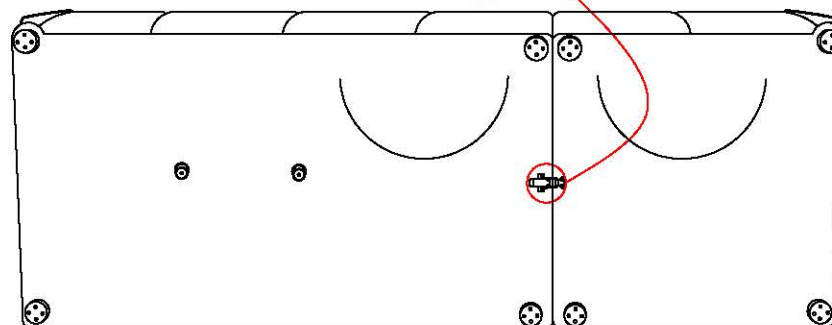

图3: 中脚安装示意图

Figure 3: Middle foot installation diagram

图2: 边脚安装示意图②

Figure 2: Side and foot installation diagram②

按打工画点安装
Install according to the palpable drawing point

编号 NO.	名称 Name	规格 Specification	数量 QTY	材质 Material
1	大左/右单人 Big 1seat(L/R)	1200*1000*855	1	松木+胶合板+海绵+乳胶+布料 Pine wood + Plywood + Sponge+Latex+Cloth
2	大左/右三人 Big 3seat(L/R)	2200*1000*855	1	松木+胶合板+海绵+乳胶+布料 Pine wood + Plywood + Sponge+Latex+Cloth
3				

制图 Draw C20

大右三人 Big 3seat(R)

STEP 1:

靠包 On package * 3

注：靠包背面要粘贴上4分黑色双勾么术布条80cm
Note: The back of the bag should be pasted with 4 points black double hook cloth strip 80cm

组合 Combination

2-2

挂扣
Hook

把大左单人和大右三人靠一起，锁上座架底的五金扣。
Put the Big 1seat(L) and the Big 3seat(R) together,
and lock the metal buckle at the bottom of the seat frame.

组合图 Combination

大左单人+大右三人 Big 1seat(L) + Big 3seat(R)

注：
1) 安装图图示方向为指示方向，具体左右摆放方式以实物为准。
The direction shown in the installation diagram is the indicated direction, and the specific left and right placement method is subject to the actual object.
2) 产品安装图中产品规格涵盖了该款式的完整组合件，详细配套组合件请参考实物。
The product specifications in the installation diagram cover the complete assembly of this style. For detailed matching assembly, please refer to the actual product.