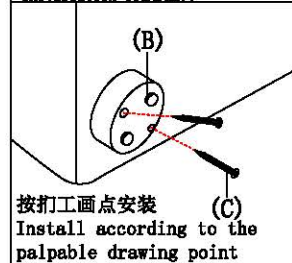

图1: 拉开拉链, 取出配件
Figure 1: Unzip and remove the fitting

图2: 边脚安装示意图①
Figure 2: Side and foot installation diagram①

图2: 边脚安装示意图②
Figure 2: Side and foot installation diagram②

脚踏 Pedal

STEP 1:

*安装原装脚时, 必须把带钉小胶脚拆除!
* When installing the original feet, the small rubber feet with nails must be removed!