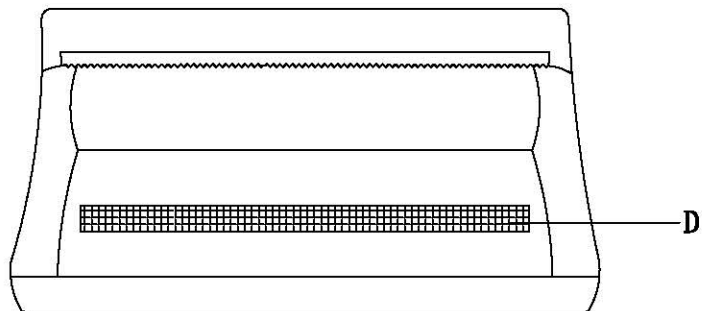

小右单人 Small 1seat(R)

STEP 1:

图2: 边脚安装示意图②
Figure 2: Side and foot installation diagram②

按打工画点安装
Install according to the palpable drawing point

制图 Draw C20

靠包 On package * 2

注：靠包背面要粘贴上4分黑色双勾么术布条80cm
Note: The back of the bag should be pasted with 4 points black double hook cloth strip 80cm

组合 Combination

2-2

挂扣
Hook

把小左单人和小右单人靠一起，锁上座架底的五金扣。
Put the small 1seat(L) and the small 1seat(R) together,
and lock the metal buckle at the bottom of the seat frame.

组合图 Combination

小左单人+小右单人 Small 1seat(L)+ Small 1seat(R)

注：
1) 安装图图示方向为指示方向，具体左右摆放方式以实物为准。
The direction shown in the installation diagram is the indicated direction, and the specific left and right placement method is subject to the actual object.
2) 产品安装图中产品规格涵盖了该款式的完整组合件，详细配套组合件请参考实物。
The product specifications in the installation diagram cover the complete assembly of this style. For detailed matching assembly, please refer to the actual product.