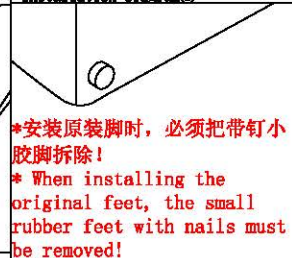

图1: 拉开拉链, 取出配件
Figure 1: Unzip and remove the fitting

图2: 边脚安装示意图①
Figure 2: Side and foot installation diagram①

图2: 边脚安装示意图②
Figure 2: Side and foot installation diagram②

脚踏 Pedal

STEP 1:

*安装原装脚时, 必须把带钉小胶脚拆除!
* When installing the original feet, the small rubber feet with nails must be removed!