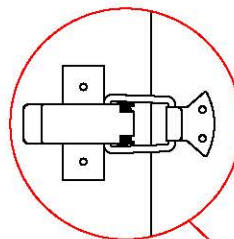

图3: 中脚安装示意图

Figure 3: Middle foot installation diagram

图2: 边脚安装示意图②

Figure 2: Side and foot installation diagram②

按打工画点安装
Install according to the palpable drawing point

编号 NO.	名称 Name	规格 Specification	数量 QTY	材质 Material
1	大左/右单人 Big 1seat(L/R)	1200*1000*855	1	松木+胶合板+海绵+乳胶+布料 Pine wood + Plywood + Sponge+Latex+Cloth
2	大左/右三人 Big 3seat(L/R)	2200*1000*855	1	松木+胶合板+海绵+乳胶+布料 Pine wood + Plywood + Sponge+Latex+Cloth
3				

制图 Draw C20

大右三人 Big 3seat(R)

STEP 1:

靠包 On package * 3

注：靠包背面要粘贴上4分黑色双勾么术布条80cm
Note: The back of the bag should be pasted with 4 points black double hook cloth strip 80cm

组合 Combination

2-2

挂扣
Hook

把大左单人和大右三人靠一起，锁上座架底的五金扣。
Put the Big 1seat(L) and the Big 3seat(R) together,
and lock the metal buckle at the bottom of the seat frame.

组合图 Combination

大左单人+大右三人 Big 1seat(L) + Big 3seat(R)

注：
1) 安装图图示方向为指示方向，具体左右摆放方式以实物为准。
The direction shown in the installation diagram is the indicated direction, and the specific left and right placement method is subject to the actual object.
2) 产品安装图中产品规格涵盖了该款式的完整组合件，详细配套组合件请参考实物。
The product specifications in the installation diagram cover the complete assembly of this style. For detailed matching assembly, please refer to the actual product.