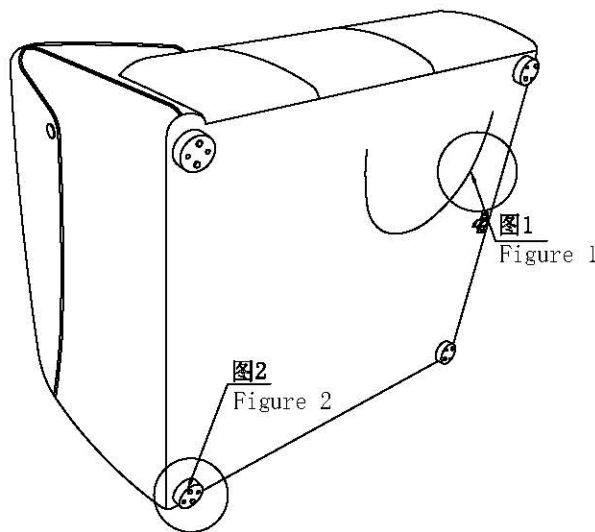

小右单人 Small 1seat(R)

STEP 1:

图2: 边脚安装示意图②
Figure 2: Side and foot installation diagram②

按打工画点安装
Install according to the palpable drawing point

制图 Draw C20

靠包 On package * 2

注：靠包背面要粘贴上4分黑色双勾么术布条80cm
Note: The back of the bag should be pasted with 4 points black double hook cloth strip 80cm

组合 Combination

2-2

挂扣
Hook

把小左单人和小右单人靠一起，锁上座架底的五金扣。
Put the small 1seat(L) and the small 1seat(R) together,
and lock the metal buckle at the bottom of the seat frame.

组合图 Combination

小左单人+小右单人 Small 1seat(L)+ Small 1seat(R)

注：
1) 安装图图示方向为指示方向，具体左右摆放方式以实物为准。
The direction shown in the installation diagram is the indicated direction, and the specific left and right placement method is subject to the actual object.
2) 产品安装图中产品规格涵盖了该款式的完整组合件，详细配套组合件请参考实物。
The product specifications in the installation diagram cover the complete assembly of this style. For detailed matching assembly, please refer to the actual product.