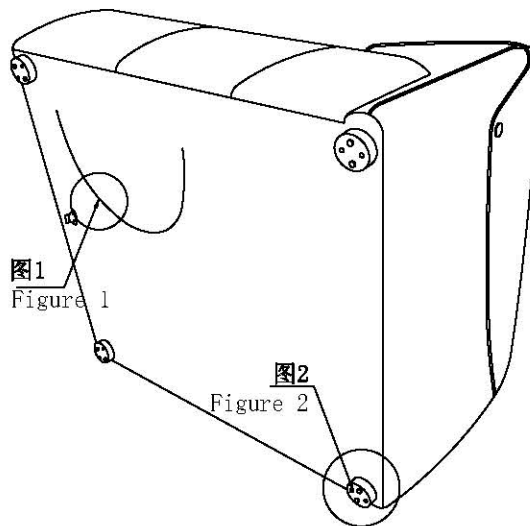

小左单人 Small 1seat(L)

STEP 1: