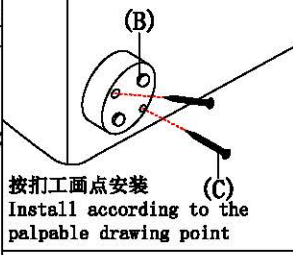

图1: 拉开拉链, 取出配件
Figure 1: Unzip and remove the fitting

图2: 边脚安装示意图①
Figure 2: Side and foot installation diagram①

图2: 边脚安装示意图②
Figure 2: Side and foot installation diagram②

脚踏 Pedal

STEP 1:

*安装原装脚时, 必须把带钉小胶脚拆除!
* When installing the original feet, the small rubber feet with nails must be removed!