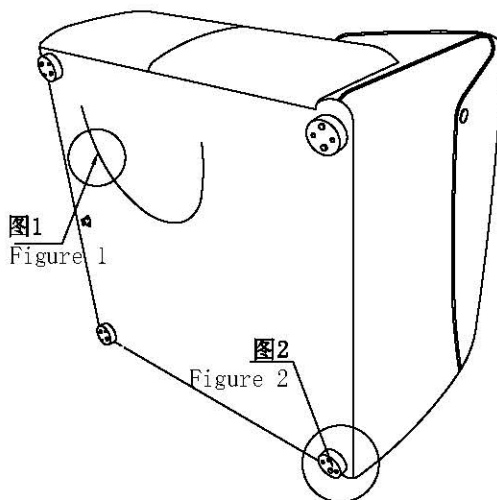

LINSY 林氏家居

安装示意图/Assembly Instruction

如何区分沙发的左右方向?
How to zone the left and right direction of the sofa?

(图示仅供分辨方向用/Picture are for orientation only)

安装人数
Installer

充电式手电钻 Cordless hand drill

或者Or

十字螺丝刀 Phillips screwdriver

客户安装前须知:

Customers need to know before installation:
此安装图为“大左单人+大右三人”的位置关系。
This installation picture is "Big 1seat(L)+ Big 3seat(R)"

2-1

产品名称 Model NO.	沙发
产品型号 Product model	BS060-C
产品组合 Product portfolio	①大左/右单人+大左/右三人 Big 1seat(L/R)+ Big 3seat(L/R)
尺寸规格 Specification	① (3400*1000*855)mm

大左单人 Big 1seat(L)

STEP 1:

配件表 Accessories list

序号 NO.	名称 Name	图示 Icon	数量 QTY	大左单人 Big 1seat(L)	大右三人 Big 3seat(R)
A	说明书(含安装图) Mounting Instruction (with drawing)		1	0	1
B	∅70*30mm黑色橡胶木脚 ∅70*30mm black rubber wood foot		8	4	4
C	脚-(直径50*28mm)不带钉黑胶脚 Feet -(Diameter 50*28mm) Vinyl feet without nails		2	0	2
D	M4*40自攻螺丝 M4*40 self tapping screw		18	8	10
E	4分黑色双勾魔术布条80cm 4 points black double hook cloth strip 80cm		3	1	2

图1: 拉开拉链, 取出配件

Figure 1: Unzip and remove the fitting

图2: 边脚安装示意图①

Figure 2: Side and foot installation diagram①

*安装原装脚时, 必须把带钉小胶脚拆除!
* When installing the original feet, the small rubber feet with nails must be removed!

图3: 中脚安装示意图

Figure 3: Middle foot installation diagram

图2: 边脚安装示意图②

Figure 2: Side and foot installation diagram②

按打工画点安装
Install according to the palpable drawing point

编号 NO.	名称 Name	规格 Specification	数量 QTY	材质 Material
1	大左/右单人 Big 1seat(L/R)	1200*1000*855	1	松木+胶合板+海绵+乳胶+布料 Pine wood + Plywood + Sponge+Latex+Cloth
2	大左/右三人 Big 3seat(L/R)	2200*1000*855	1	松木+胶合板+海绵+乳胶+布料 Pine wood + Plywood + Sponge+Latex+Cloth
3				

制图 Draw C20

大右三人 Big 3seat(R)

STEP 1: