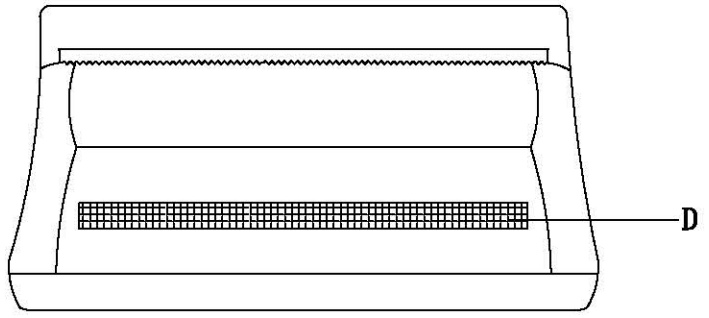

图1: 拉开拉链, 取出配件
Figure 1: Unzip and remove the fitting

图2: 边脚安装示意图①
Figure 2: Side and foot installation diagram①

图2: 边脚安装示意图②
Figure 2: Side and foot installation diagram②

脚踏 Pedal

STEP 1:

*安装原装脚时, 必须把带钉小胶脚拆除!
* When installing the original feet, the small rubber feet with nails must be removed!

靠包 On package * 2

注: 靠包背面要粘贴上4分黑色双勾么术布条100cm
Note: The back of the bag should be pasted with 4 points black double hook cloth strip 100cm

组合 Combination

把左双人、右双人靠一起, 锁上座架底的五金扣。
Put the Loveseat(L) and the Loveseat(R) together, and lock the metal buckle at the bottom of the seat frame.