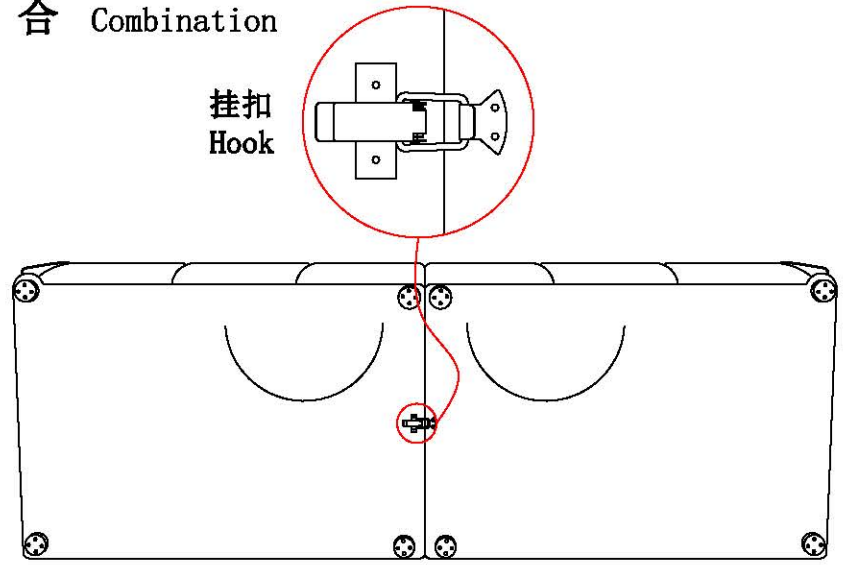

制图 Draw C20

左双人 Loveseat(L)

STEP 1:

右双人 Loveseat(R)

STEP 1:

配件表 Accessories list

编号 NO.	名称 Name	图示 Icon	数量 QTY	左双人 Loveseat(L)	右双人 Loveseat(R)	脚踏 Pedal
A	说明书(含安装图) Mounting Instruction (with drawing)		1	1	0	0
B	φ70*30mm黑色橡胶木脚 φ70*30mm black rubber wood foot		12	4	4	4
C	M4*40自攻螺丝 M4*40 self tapping screw		24	8	8	8
D	4分黑色双勾么术布条100cm 4 points black double hook cloth strip 100cm		2	1	1	0
E						

图1: 拉开拉链, 取出配件
Figure 1: Unzip and remove the fitting

图2: 边脚安装示意图①
Figure 2: Side and foot installation diagram①

图2: 边脚安装示意图②
Figure 2: Side and foot installation diagram②

脚踏 Pedal

STEP 1:

*安装原装脚时, 必须把带钉小胶脚拆除!
* When installing the original feet, the small rubber feet with nails must be removed!

靠包 On package * 2

注: 靠包背面要粘贴上4分黑色双勾么术布条100cm
Note: The back of the bag should be pasted with 4 points black double hook cloth strip 100cm

组合 Combination

把左双人、右双人靠一起, 锁上座架底的五金扣。
Put the Loveseat(L) and the Loveseat(R) together, and lock the metal buckle at the bottom of the seat frame.

组合图 Combination

左双人+右双人+脚踏 Loveseat(L) + Loveseat(R) + Pedal

注:
1) 安装图图示方向为指示方向, 具体左右摆放方式以实物为准。
The direction shown in the installation diagram is the indicated direction, and the specific left and right placement method is subject to the actual object.
2) 产品安装图中产品规格涵盖了该款式的完整组合件, 详细配套组合件请参考实物。
The product specifications in the installation diagram cover the complete assembly of this style. For detailed matching assembly, please refer to the actual product.