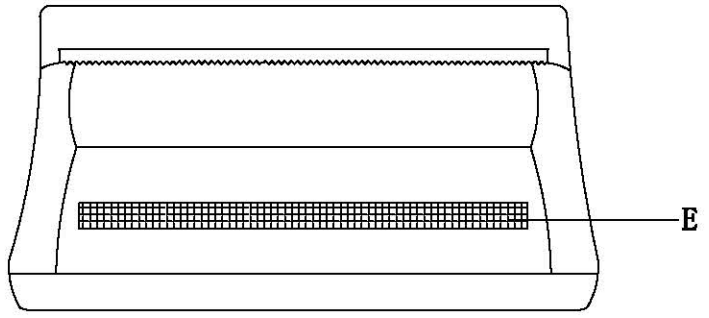

靠包 On package * 3

注: 靠包背面要粘贴上4分黑色双勾么术布条70cm
Note: The back of the bag should be pasted with 4 points black double hook cloth strip 70cm