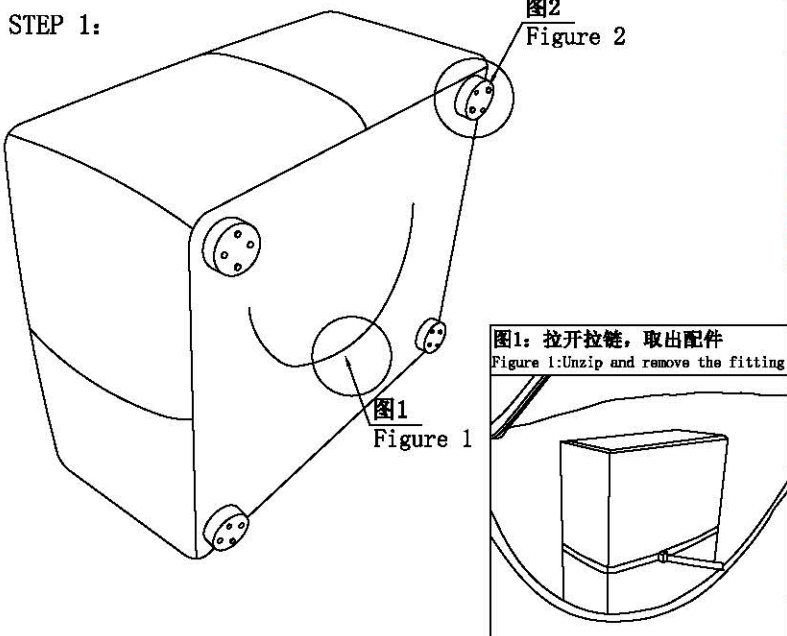

制图 Draw C20

左双人 Loveseat(L)

STEP 1:

右双人 Loveseat(R)

STEP 1:

配件表 Accessories list

编号 NO.	名称 Name	图示 Icon	数量 QTY	左双人 Loveseat(L)	右双人 Loveseat(R)	脚踏 Pedal
A	说明书(含安装图) Mounting Instruction (with drawing)		1	1	0	0
B	φ70*30mm黑色橡胶木脚 φ70*30mm black rubber wood foot		12	4	4	4
C	M4*40自攻螺丝 M4*40 self tapping screw		24	8	8	8
D	4分黑色双勾么术布条100cm 4 points black double hook cloth strip 100cm		2	1	1	0
E						

图1: 拉开拉链, 取出配件
Figure 1: Unzip and remove the fitting

图2: 边脚安装示意图①
Figure 2: Side and foot installation diagram①

图2: 边脚安装示意图②
Figure 2: Side and foot installation diagram②

脚踏 Pedal

STEP 1:

*安装原装脚时, 必须把带钉小胶脚拆除!
* When installing the original feet, the small rubber feet with nails must be removed!

靠包 On package * 2

注: 靠包背面要粘贴上4分黑色双勾么术布条100cm
Note: The back of the bag should be pasted with 4 points black double hook cloth strip 100cm

组合 Combination

把左双人、右双人靠一起, 锁上座架底的五金扣。
Put the Loveseat(L) and the Loveseat(R) together, and lock the metal buckle at the bottom of the seat frame.