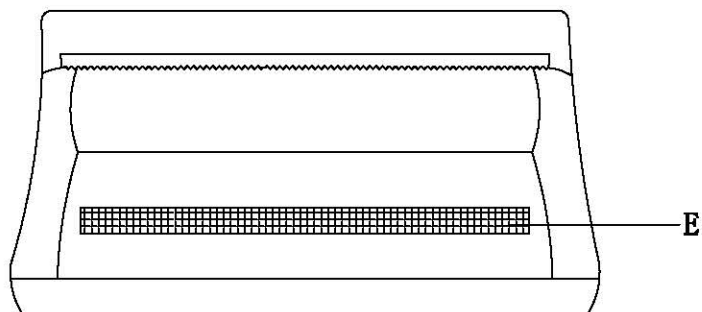

靠包 On package * 3

注：靠包背面要粘贴上4分黑色双勾么术布条80cm
Note: The back of the bag should be pasted with 4 points black double hook cloth strip 80cm