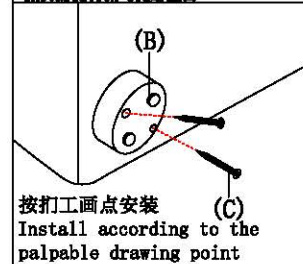

小右单人 Small 1seat(R)

STEP 1:

图2: 边脚安装示意图②
Figure 2: Side and foot installation diagram②

按打工画点安装
Install according to the palpable drawing point

制图 Draw C20

靠包 On package * 2

注：靠包背面要粘贴上4分黑色双勾么术布条80cm
Note: The back of the bag should be pasted with 4 points black double hook cloth strip 80cm

注：
1) 安装图图示方向为指示方向，具体左右摆放方式以实物为准。
The direction shown in the installation diagram is the indicated direction, and the specific left and right placement method is subject to the actual object.
2) 产品安装图中产品规格涵盖了该款式的完整组合件，详细配套组合件请参考实物。
The product specifications in the installation diagram cover the complete assembly of this style. For detailed matching assembly, please refer to the actual product.